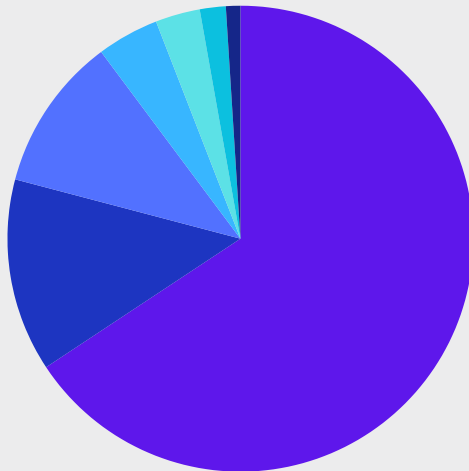

Chase Middle School

Home of the Chase Chargers!

818 Students
Grades 6-8
52 Classroom
Teachers

DEMOGRAPHICS

OUR SCHOOL MISSION

All belong,
all learn,
all lead

Students with IEPs
138

ELD Students
73