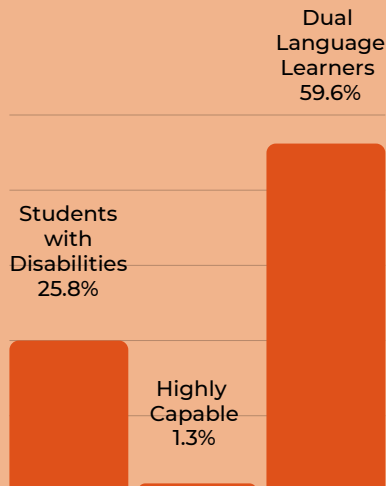

# Monroe High School

**Built in 1999**  
**Remodeled in 2005**  
**1,529 Students**  
**Grades 9-12**  
**86 Classroom Teachers**

## DEMOGRAPHICS