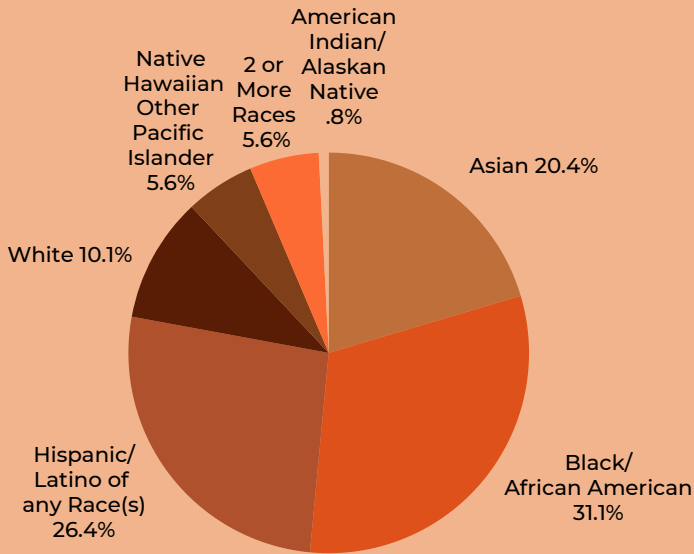

# Monroe High School

**Built in 1999**  
**Remodeled in 2005**  
**1,529 Students**  
**Grades 9-12**  
**86 Classroom Teachers**

## DEMOGRAPHICS